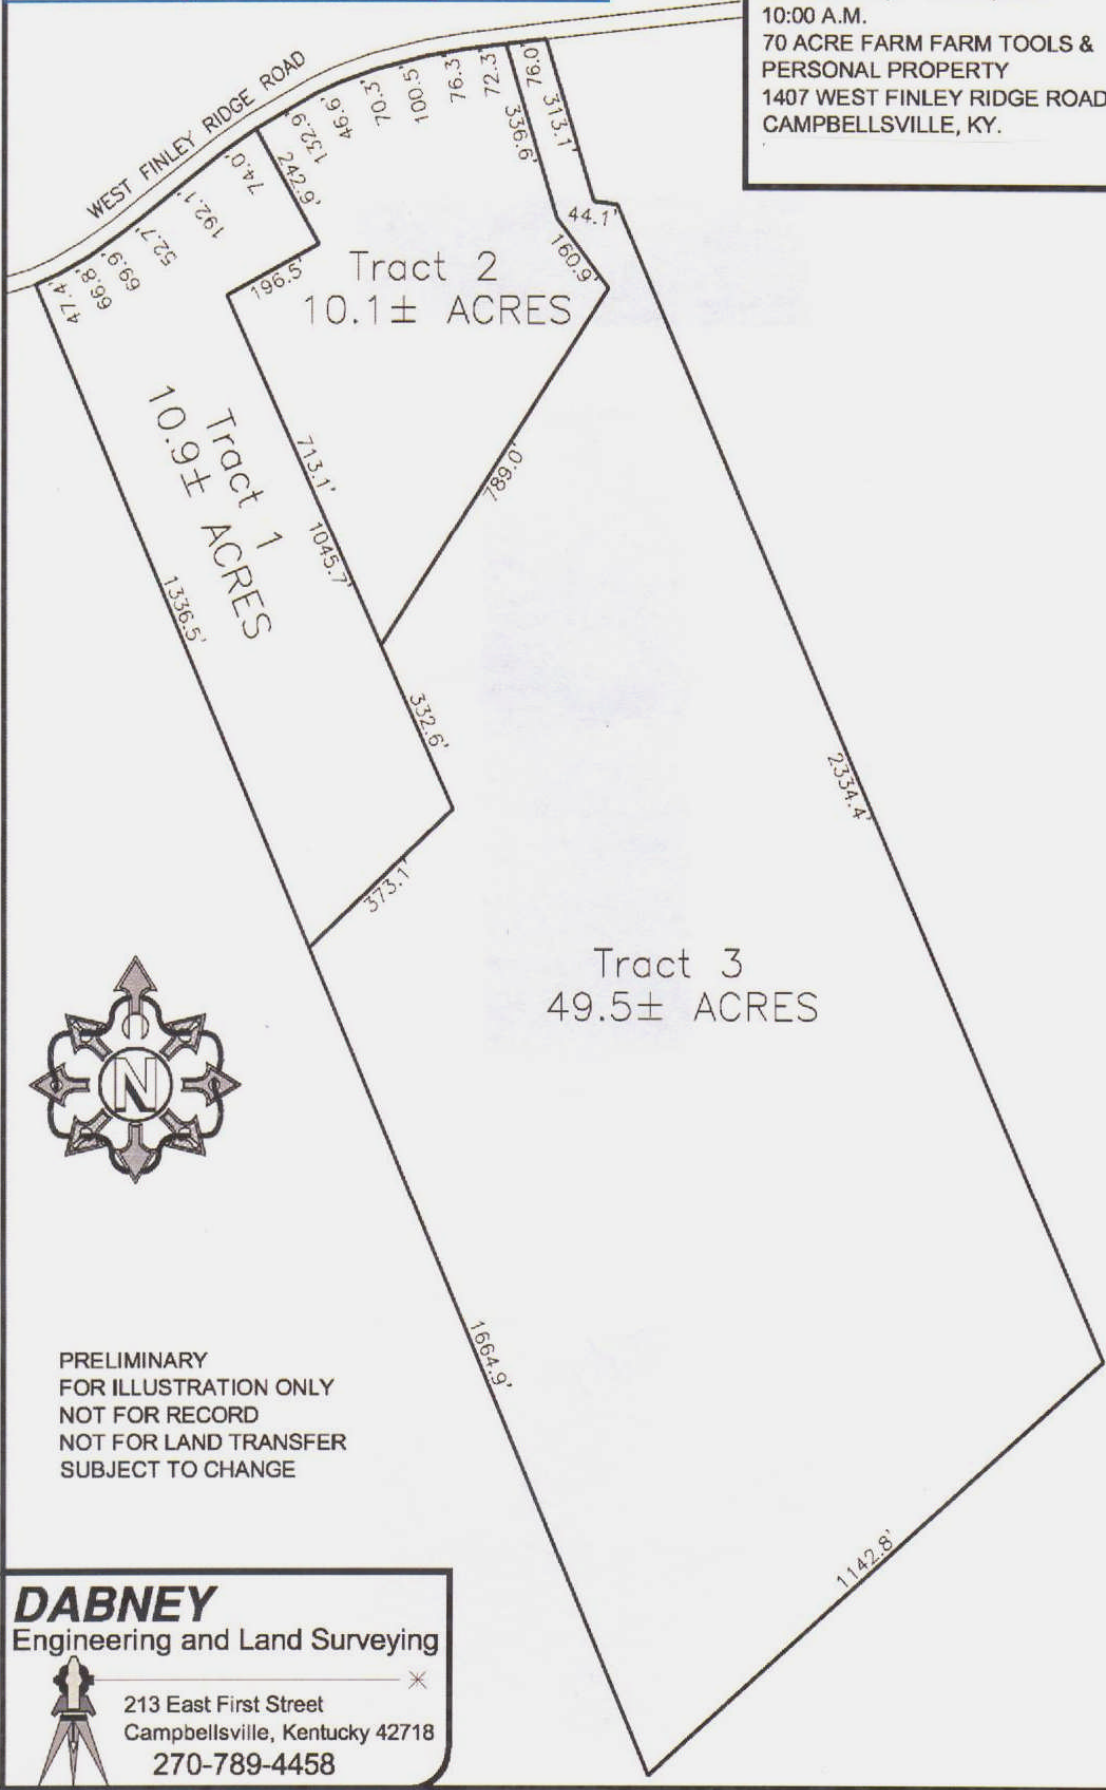

**KESSLER**  
AUCTION & REALTY CO.

JOHN KESSLER  
JOHN WAYNE KESSLER  
HARLAND WRIGHT

THE RAY STAPP ESTATE  
AUCTION  
SATURDAY, APRIL 21, 2012  
10:00 A.M.  
70 ACRE FARM FARM TOOLS &  
PERSONAL PROPERTY  
1407 WEST FINLEY RIDGE ROAD,  
CAMPBELLSVILLE, KY.

PRELIMINARY  
FOR ILLUSTRATION ONLY  
NOT FOR RECORD  
NOT FOR LAND TRANSFER  
SUBJECT TO CHANGE

**DABNEY**  
Engineering and Land Surveying

213 East First Street  
Campbellsville, Kentucky 42718  
270-789-4458