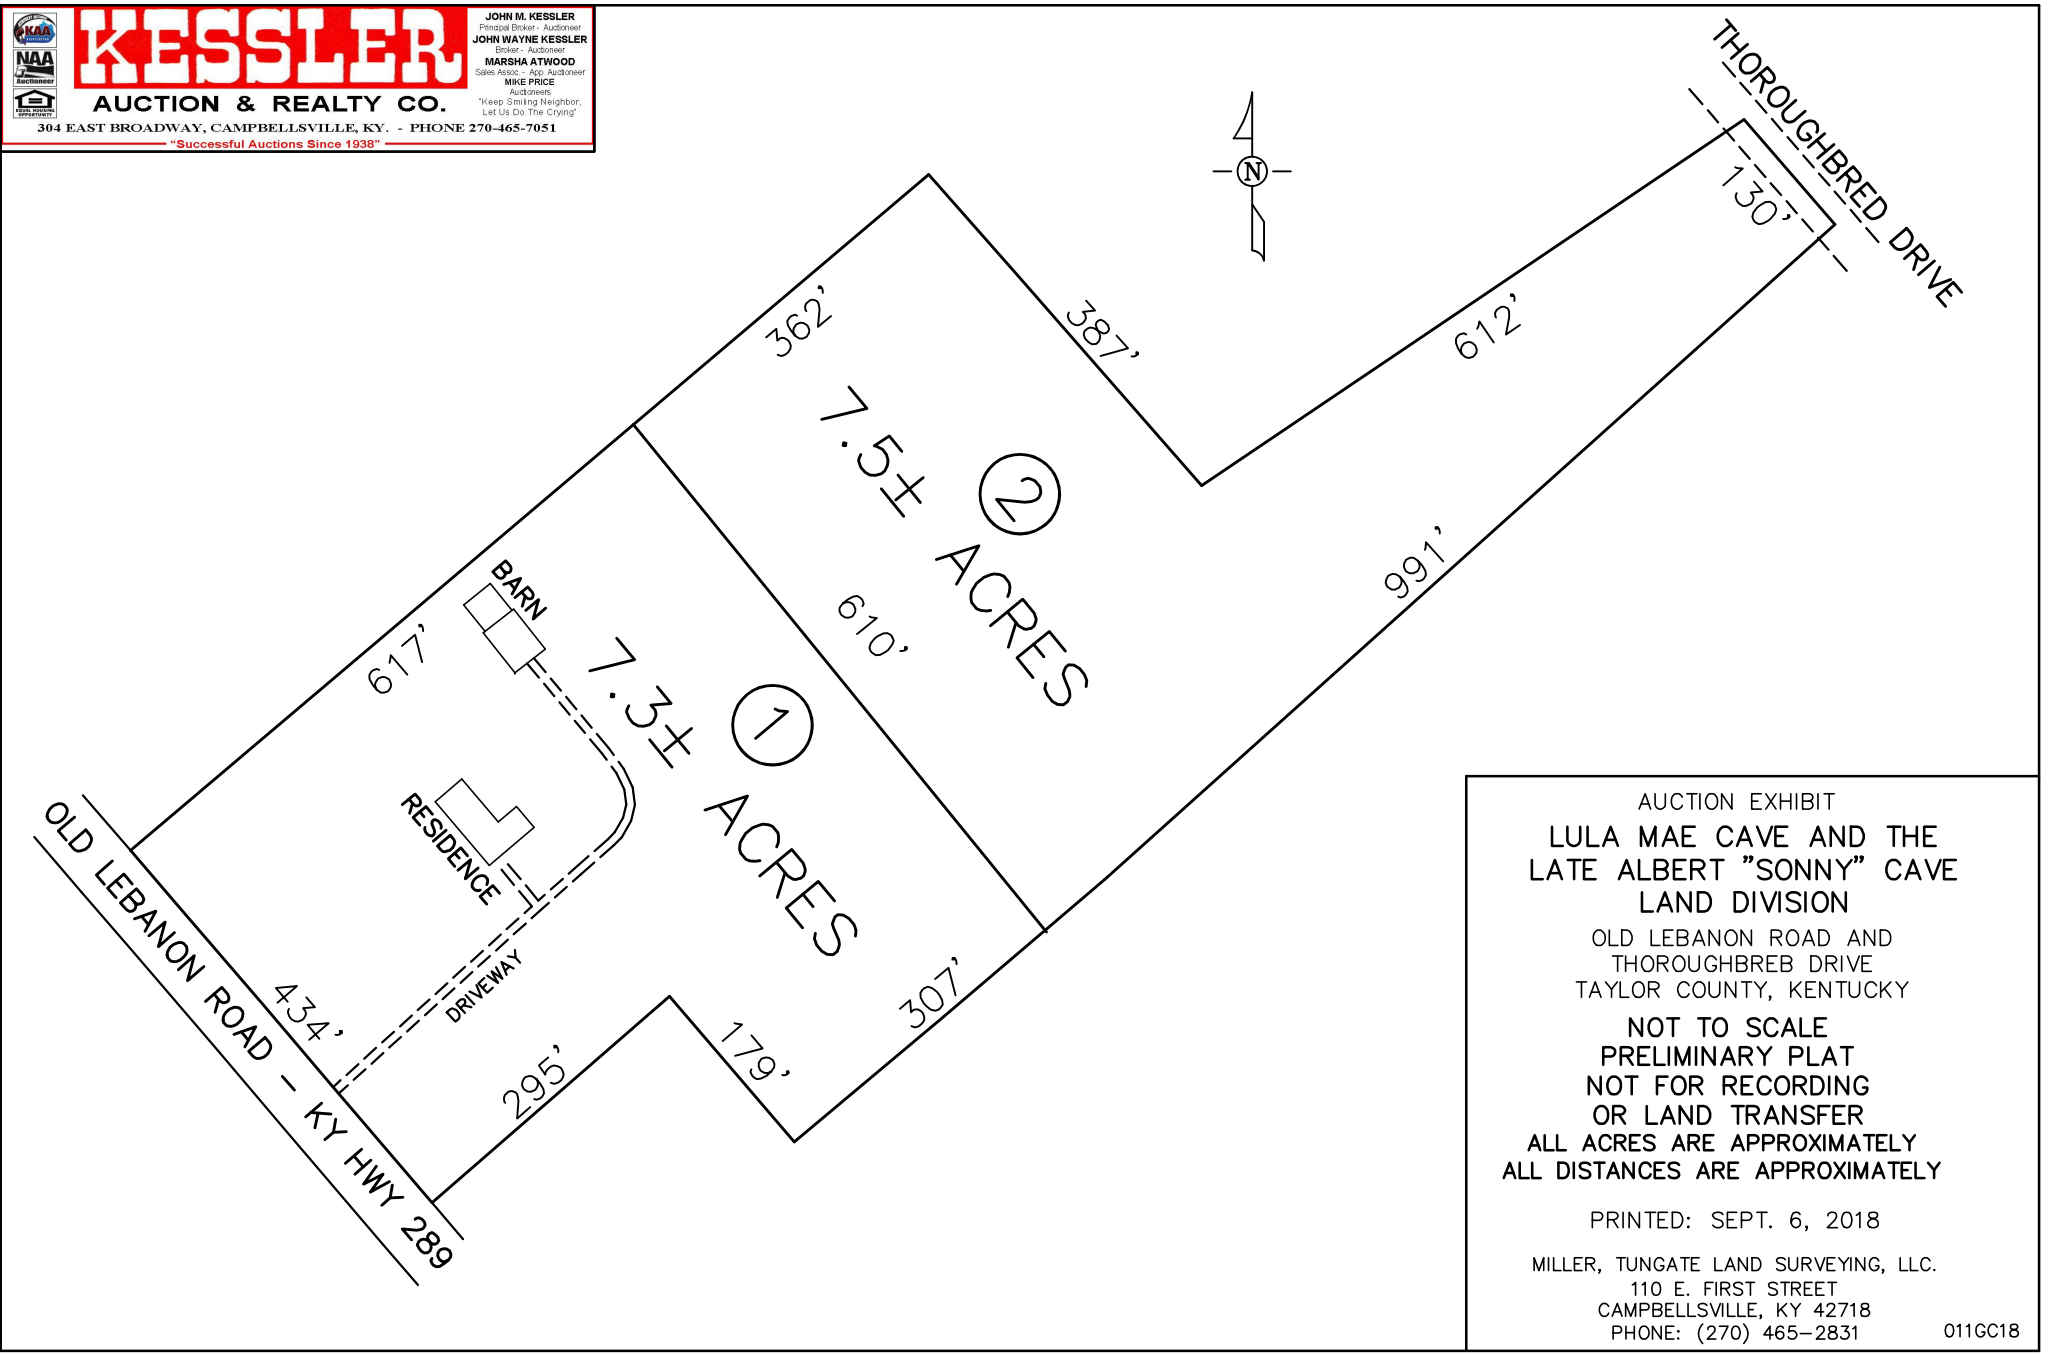

AUCTION EXHIBIT  
 LULA MAE CAVE AND THE  
 LATE ALBERT "SONNY" CAVE  
 LAND DIVISION  
 OLD LEBANON ROAD AND  
 THOROUGHREB DRIVE  
 TAYLOR COUNTY, KENTUCKY  
 NOT TO SCALE  
 PRELIMINARY PLAT  
 NOT FOR RECORDING  
 OR LAND TRANSFER  
 ALL ACRES ARE APPROXIMATELY  
 ALL DISTANCES ARE APPROXIMATELY  
 PRINTED: SEPT. 6, 2018  
 MILLER, TUNGATE LAND SURVEYING, LLC.  
 110 E. FIRST STREET  
 CAMPBELLSVILLE, KY 42718  
 PHONE: (270) 465-2831